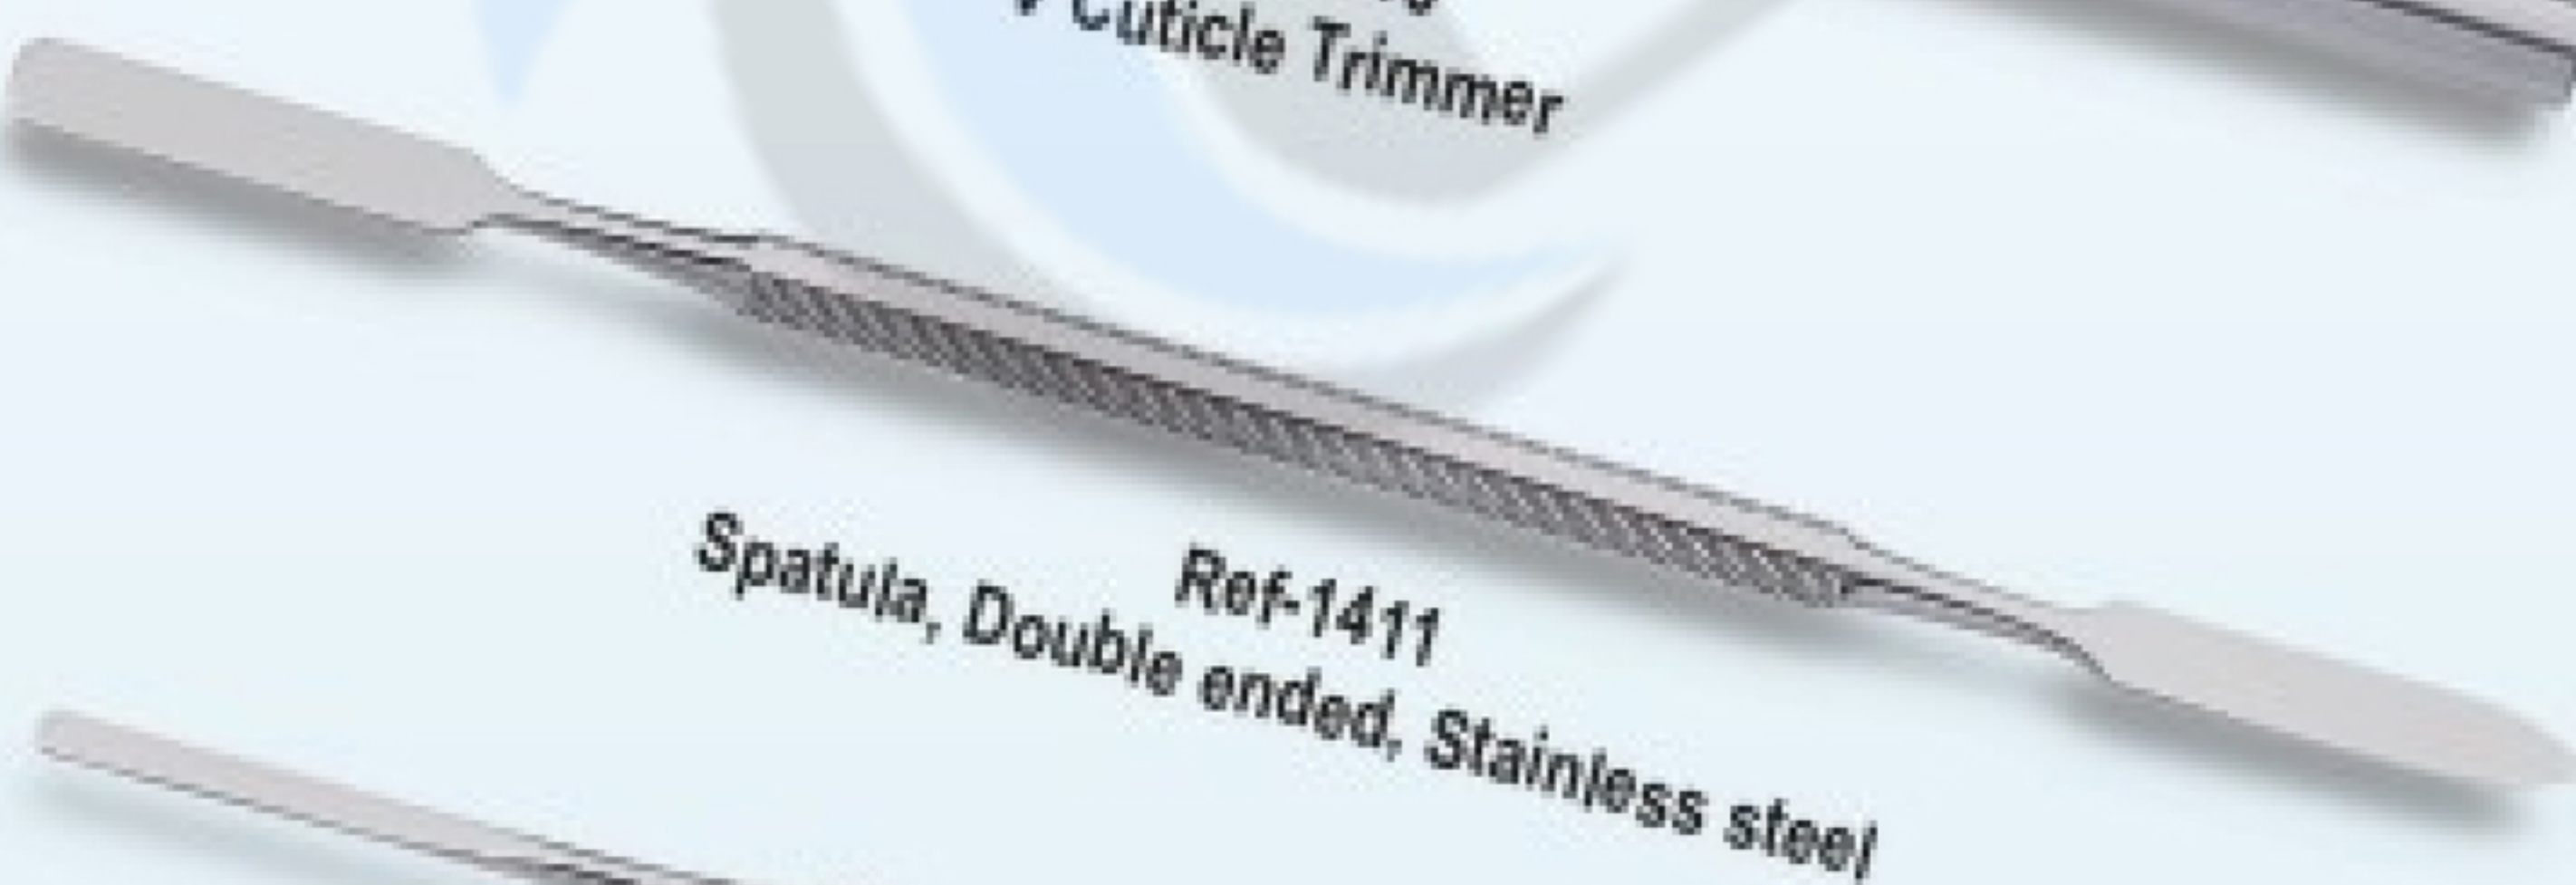

Ref-1381
Cuticle Pusher Double ended

Ref-1382
Cuticle Pusher Double ended

Ref-1383
Cuticle Pusher Double ended

Ref-1384
Cuticle Pusher Double ended (Perfect for Fingers & Toe nails)

Ref-1385
Pterygium Remover