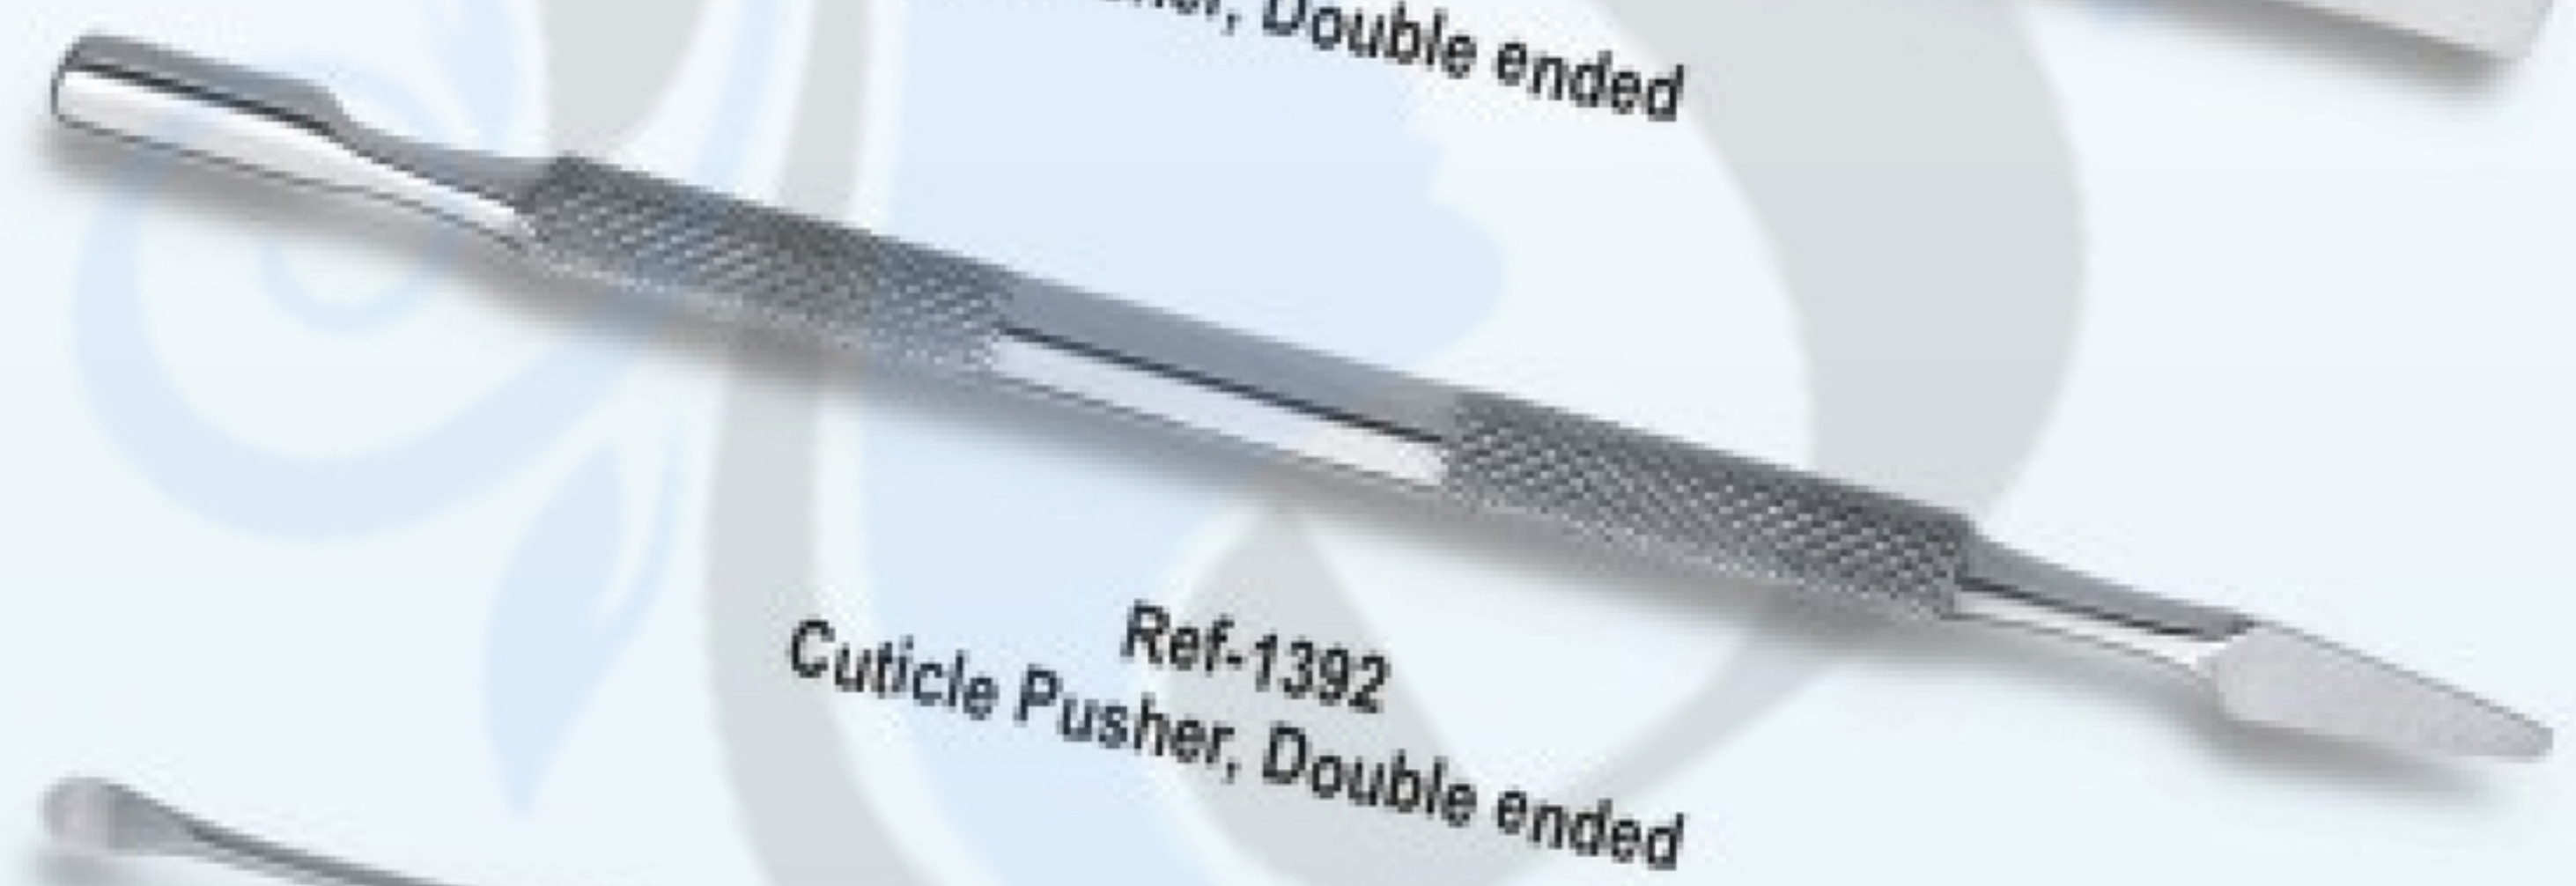

Ref-1381
Cuticle Pusher Double ended

Ref-1382
Cuticle Pusher Double ended

Ref-1383
Cuticle Pusher Double ended

Ref-1384
Cuticle Pusher Double ended (Perfect for Fingers & Toe nails)

Ref-1385
Pterygium Remover