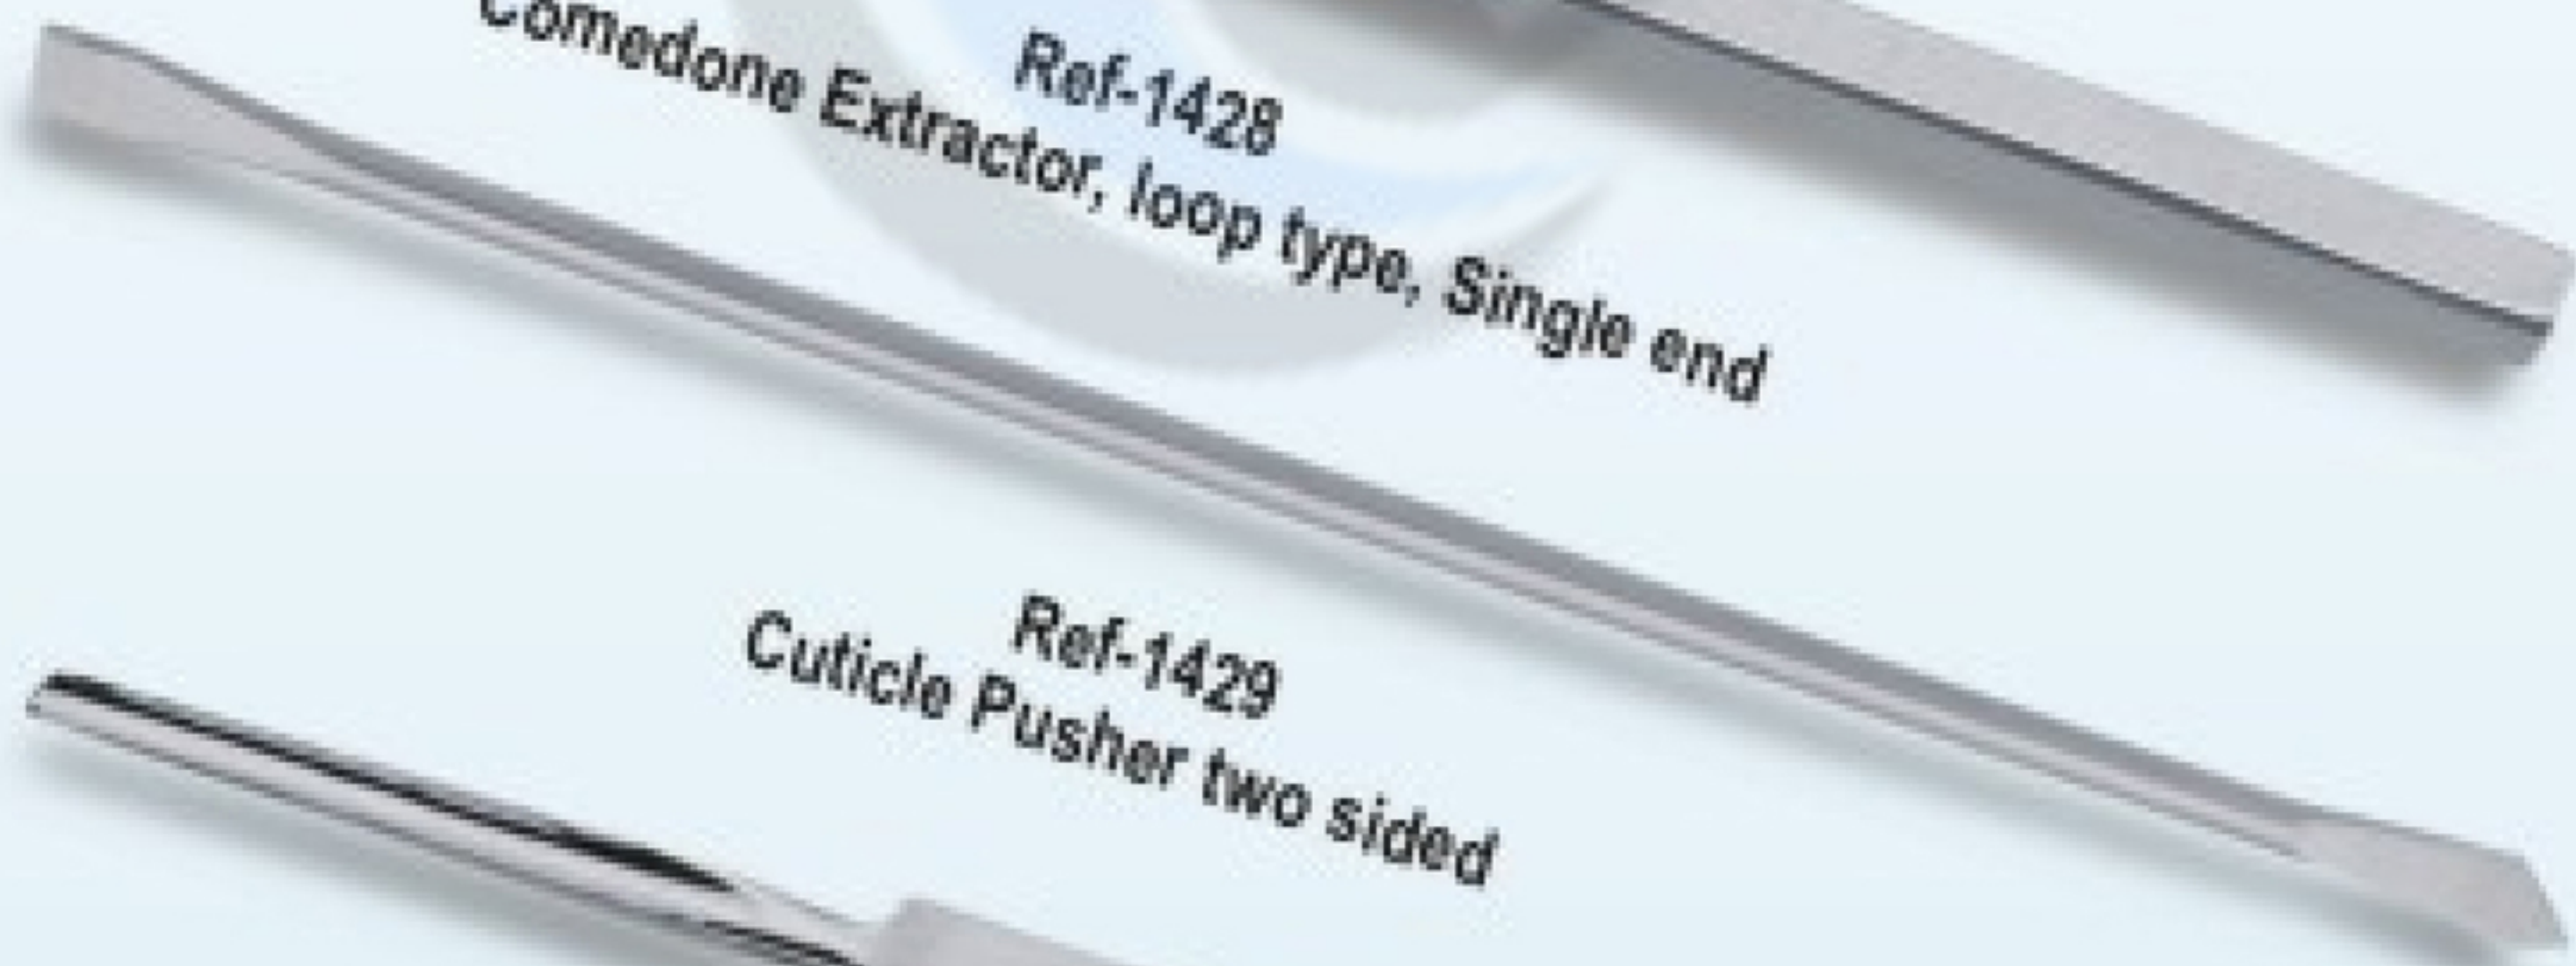

Ref-1434
Cuticle Pusher, Single ended

Ref-1426
Blade Holder

Ref-1435
Cuticle Pusher, Double ended
5mm, 9mm

Ref-1427
Blade Holder

Ref-1436
Spatula Knife

Ref-1428
Comedone Extractor, loop type, Single end

Ref-1437
Professional Nail Pusher
with 4 different attachments