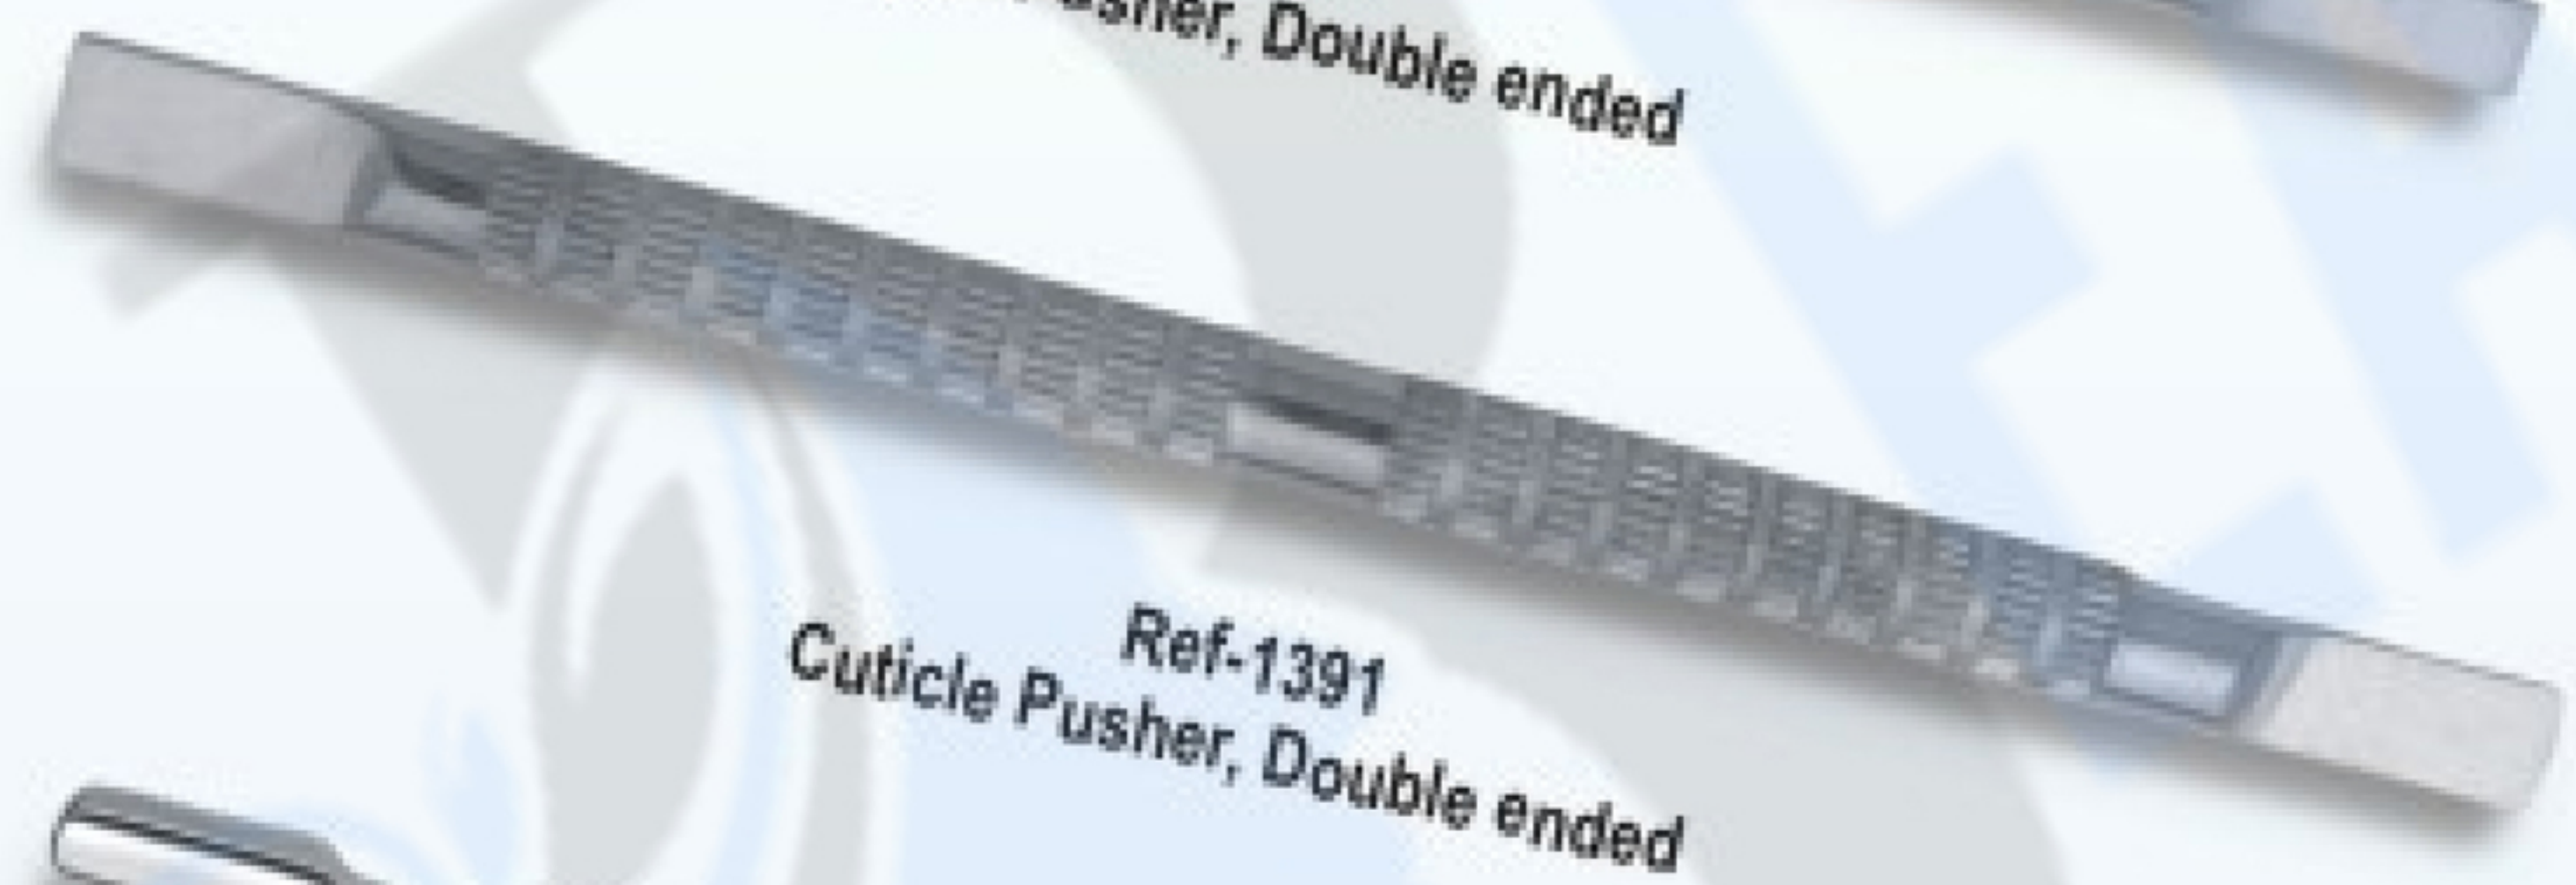

Ref-1381
Cuticle Pusher Double ended

Ref-1382
Cuticle Pusher Double ended

Ref-1383
Cuticle Pusher Double ended

Ref-1384
Cuticle Pusher Double ended (Perfect for Fingers & Toe nails)

Ref-1385
Pterygium Remover