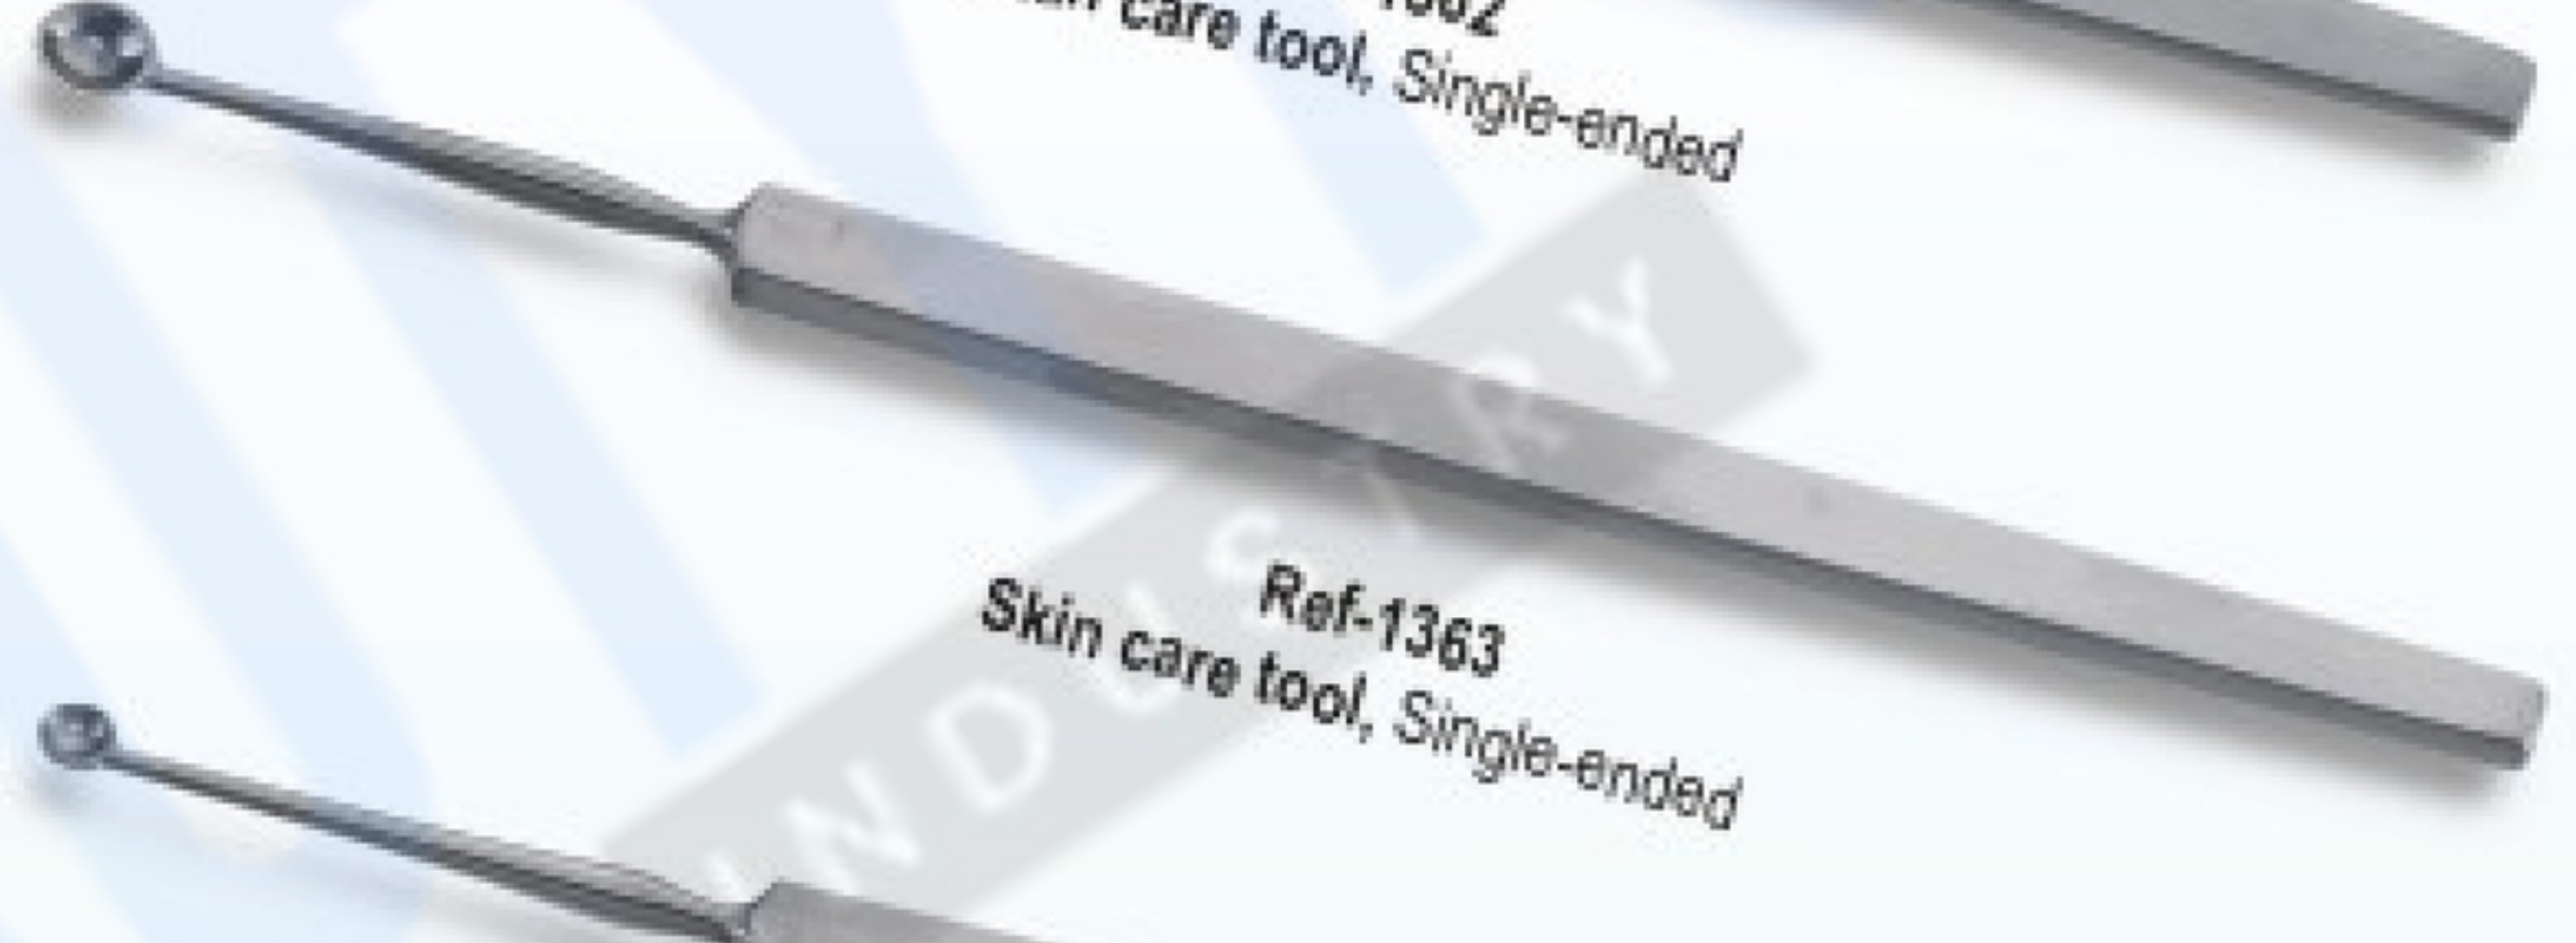

Ref-1362
Skin care tool, Single-ended