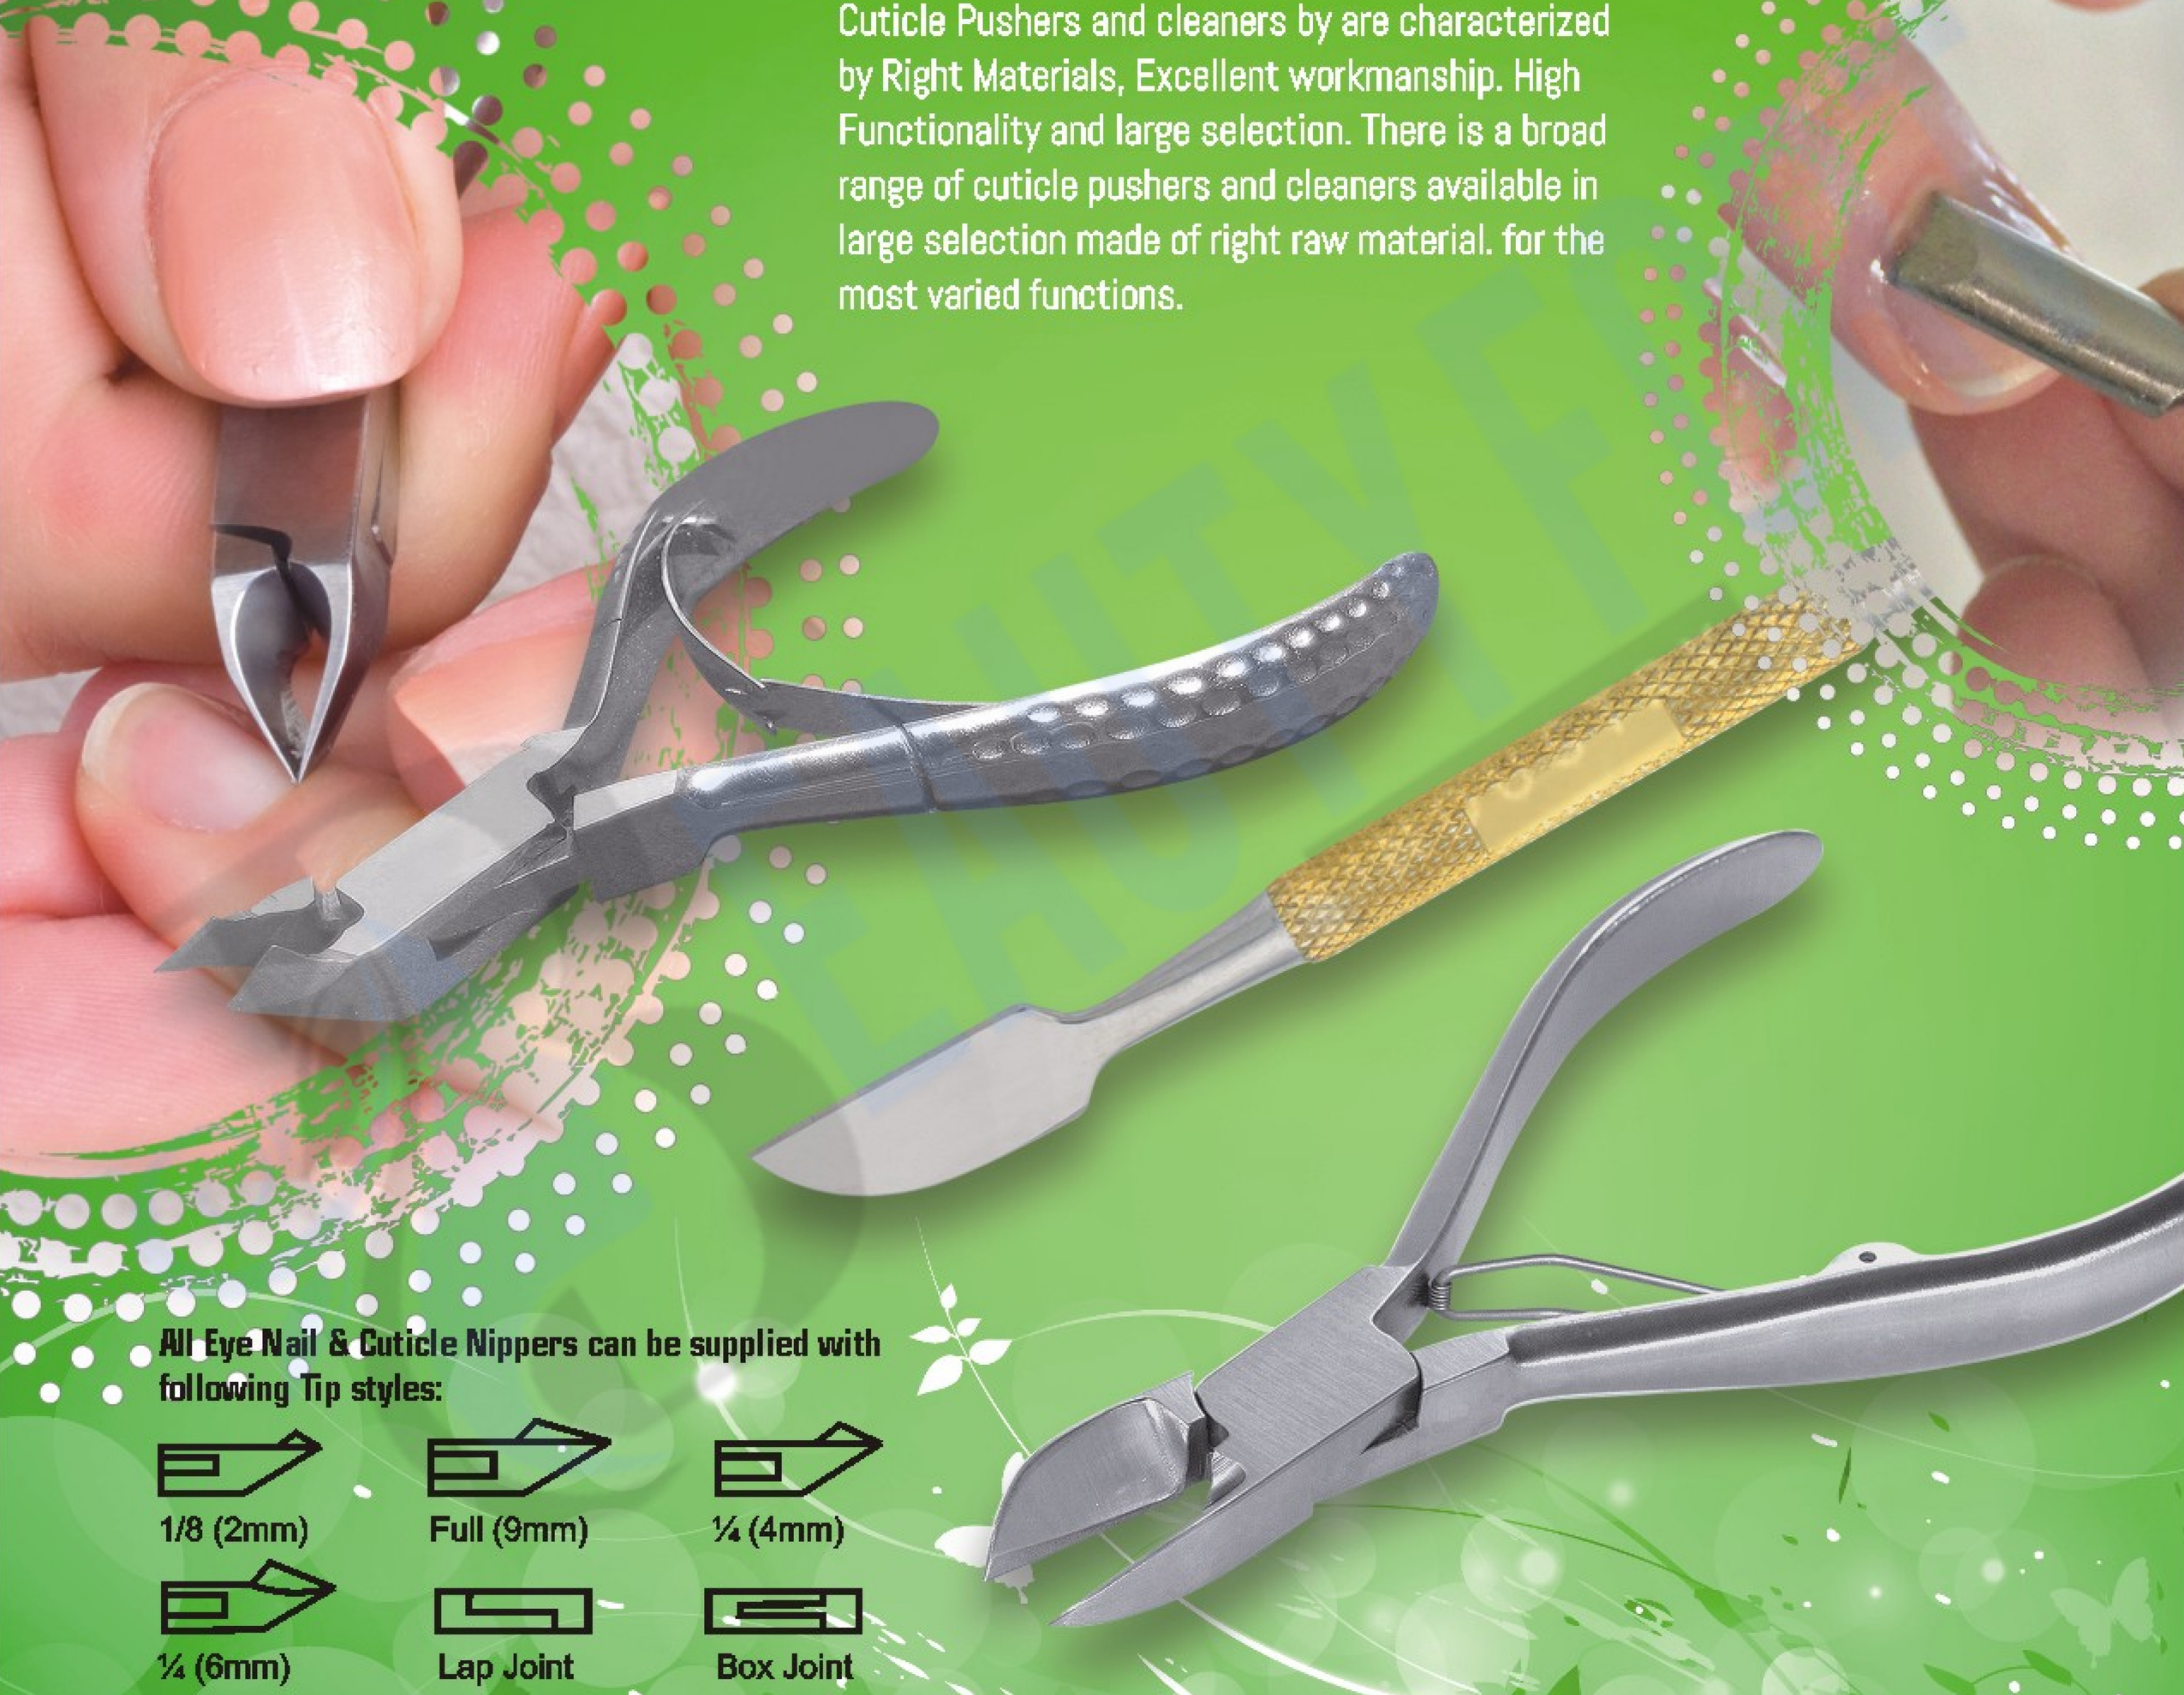

PROFESSIONAL Nail Nippers, Cutters & Pushures

CUTICLE PUSHERS

Cuticle Pushers and cleaners by are characterized by Right Materials, Excellent workmanship. High Functionality and large selection. There is a broad range of cuticle pushers and cleaners available in large selection made of right raw material. for the most varied functions.

All Eye Nail & Cuticle Nippers can be supplied with following Tip styles:

1/8 (2mm)

Full (9mm)

1/4 (4mm)

1/4 (6mm)

Lap Joint

Box Joint

Nail & cuticle nippers are being used by professional manicurists and pedicureists around the world. Our Cuticle and Nail Cuticle nippers are made of finest quality steel and then crafted to perfection so that every nipper gives satisfactory performance. Nail & Nipper line is one of the specialties of Metal Masters range of beauty tools. Metal Master offer full range of cuticle nippers our different models are designed for ultimate precision and comfort for the professional