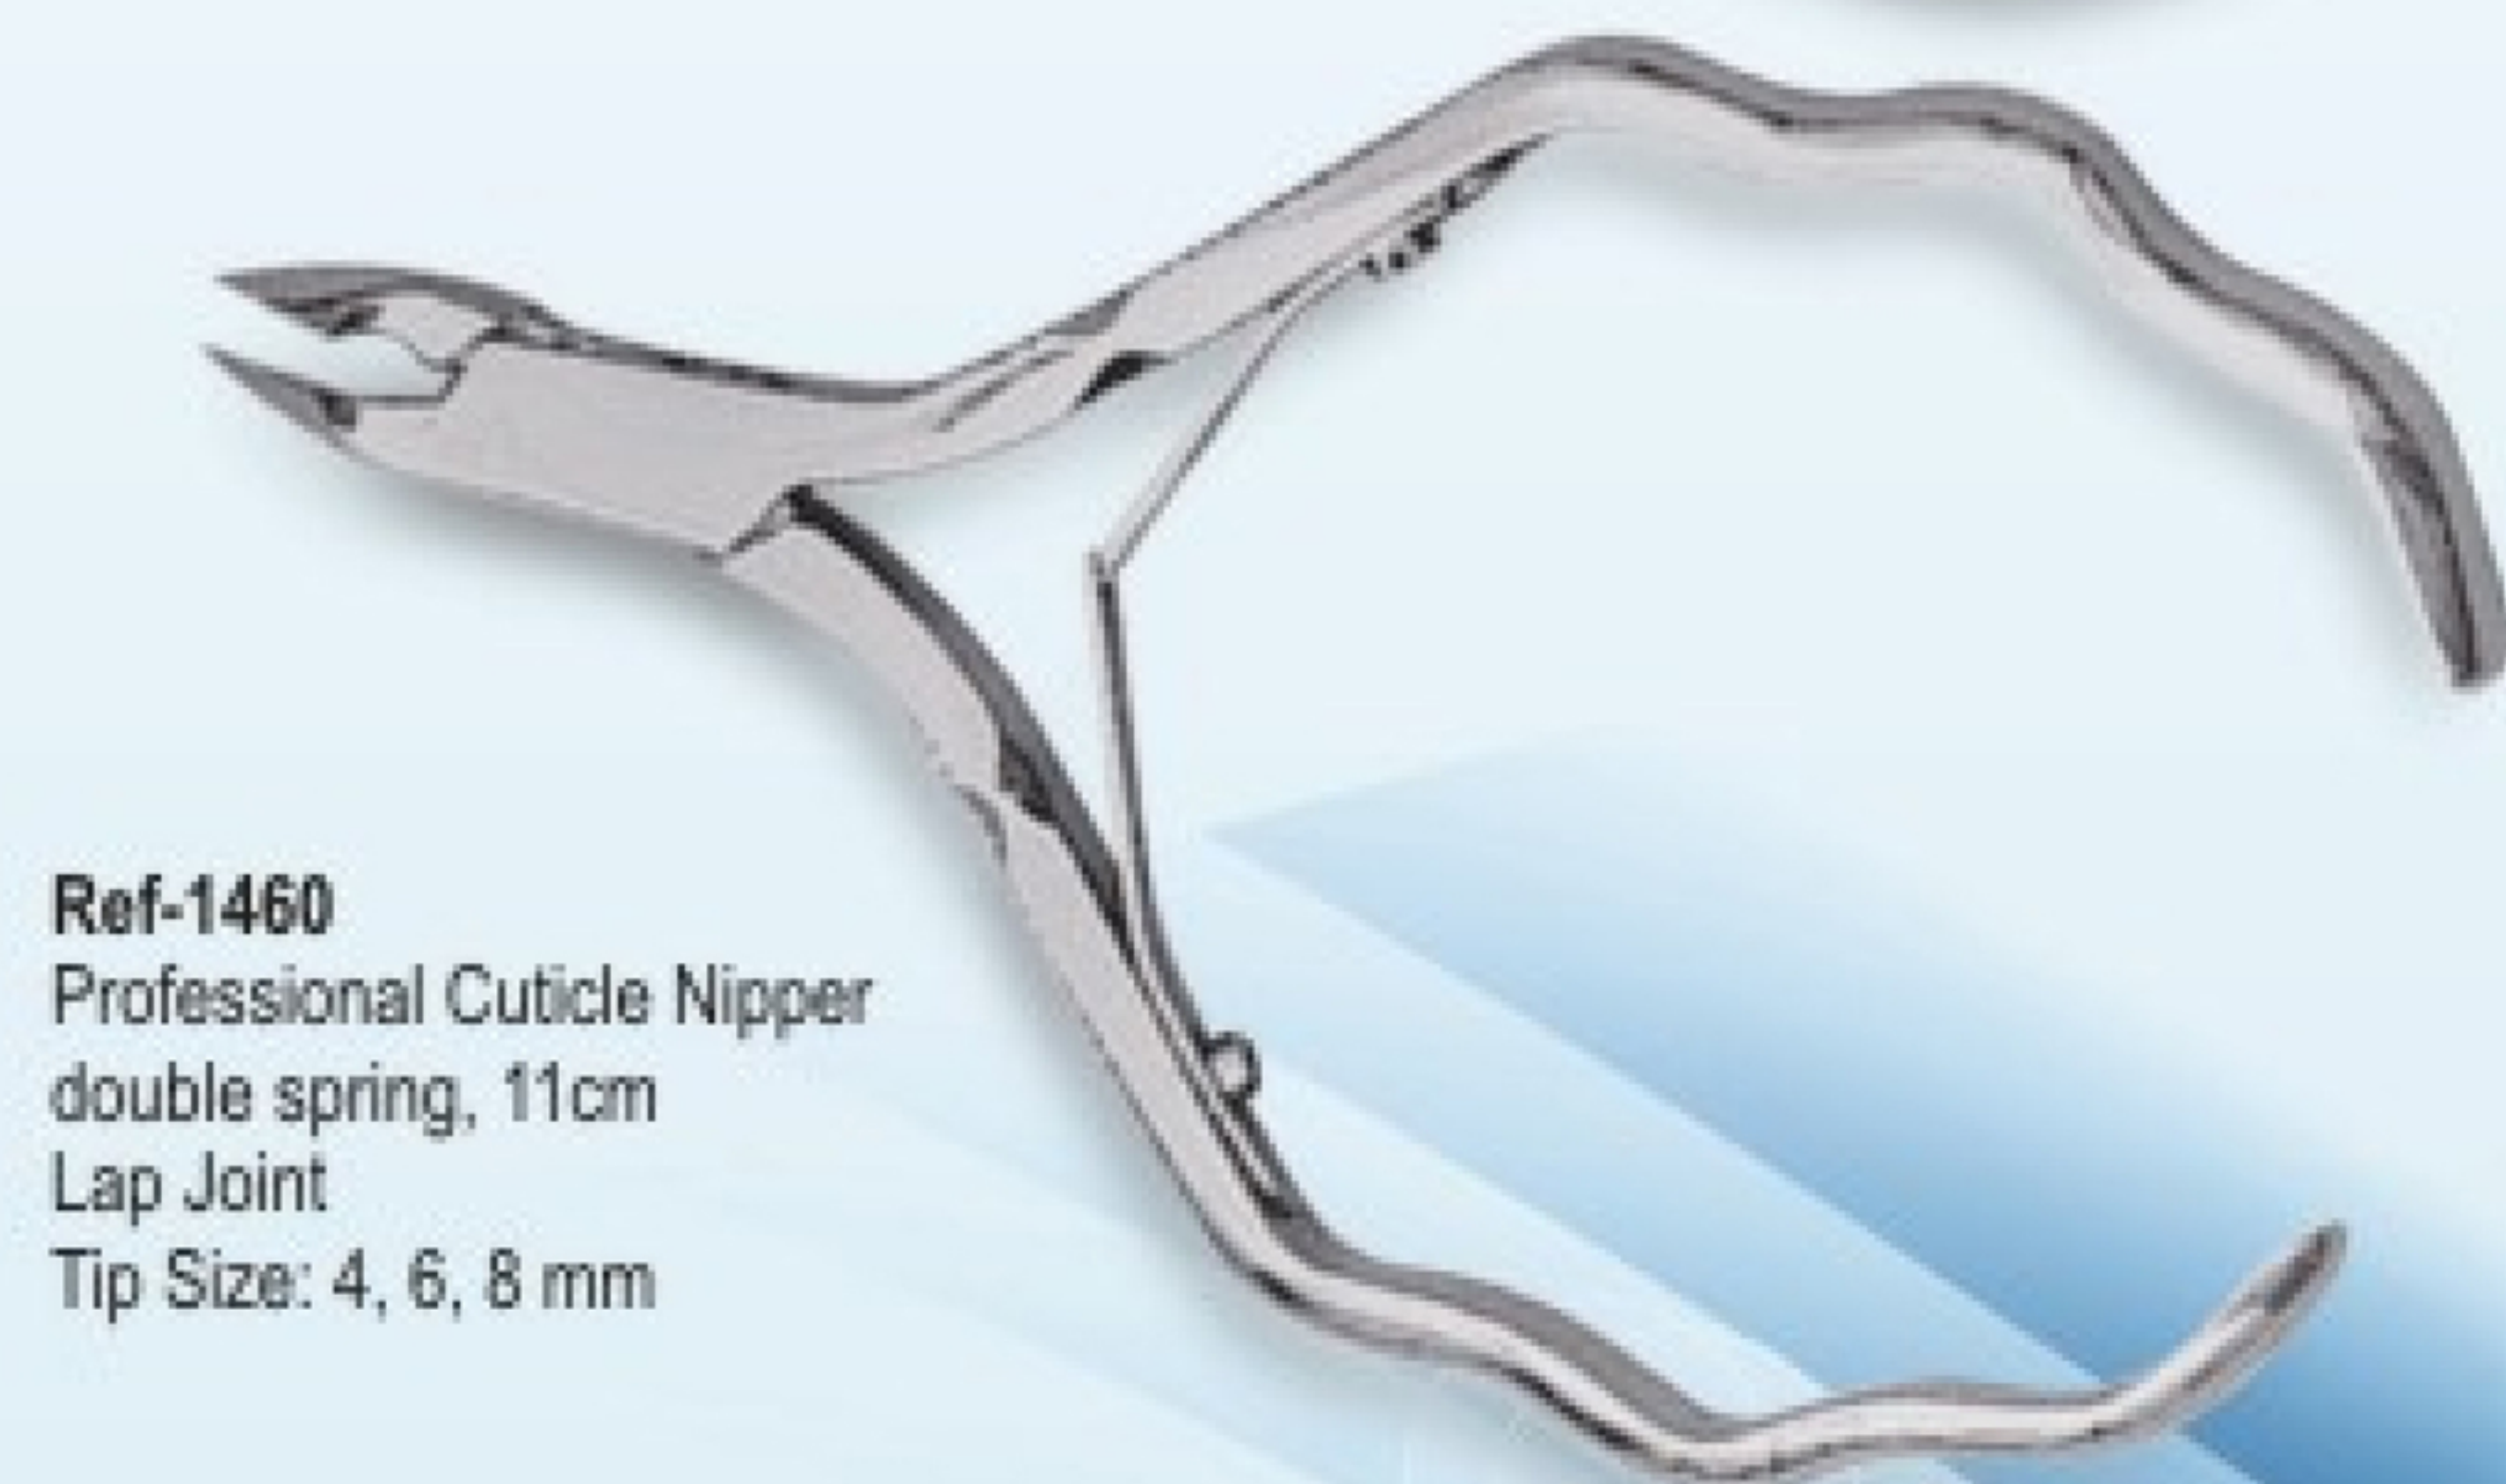

Ref-1459
Cuticle Nipper Square handle
10cm , Box Joint
Tip Size: 4, 6, 8 mm

Ref-1467
Professional Cuticle Nipper
Double Spring, 12 cm
Lap Joint
Tip Size: 4, 6, 8 mm

Ref-1460
Professional Cuticle Nipper
double spring, 11cm
Lap Joint
Tip Size: 4, 6, 8 mm