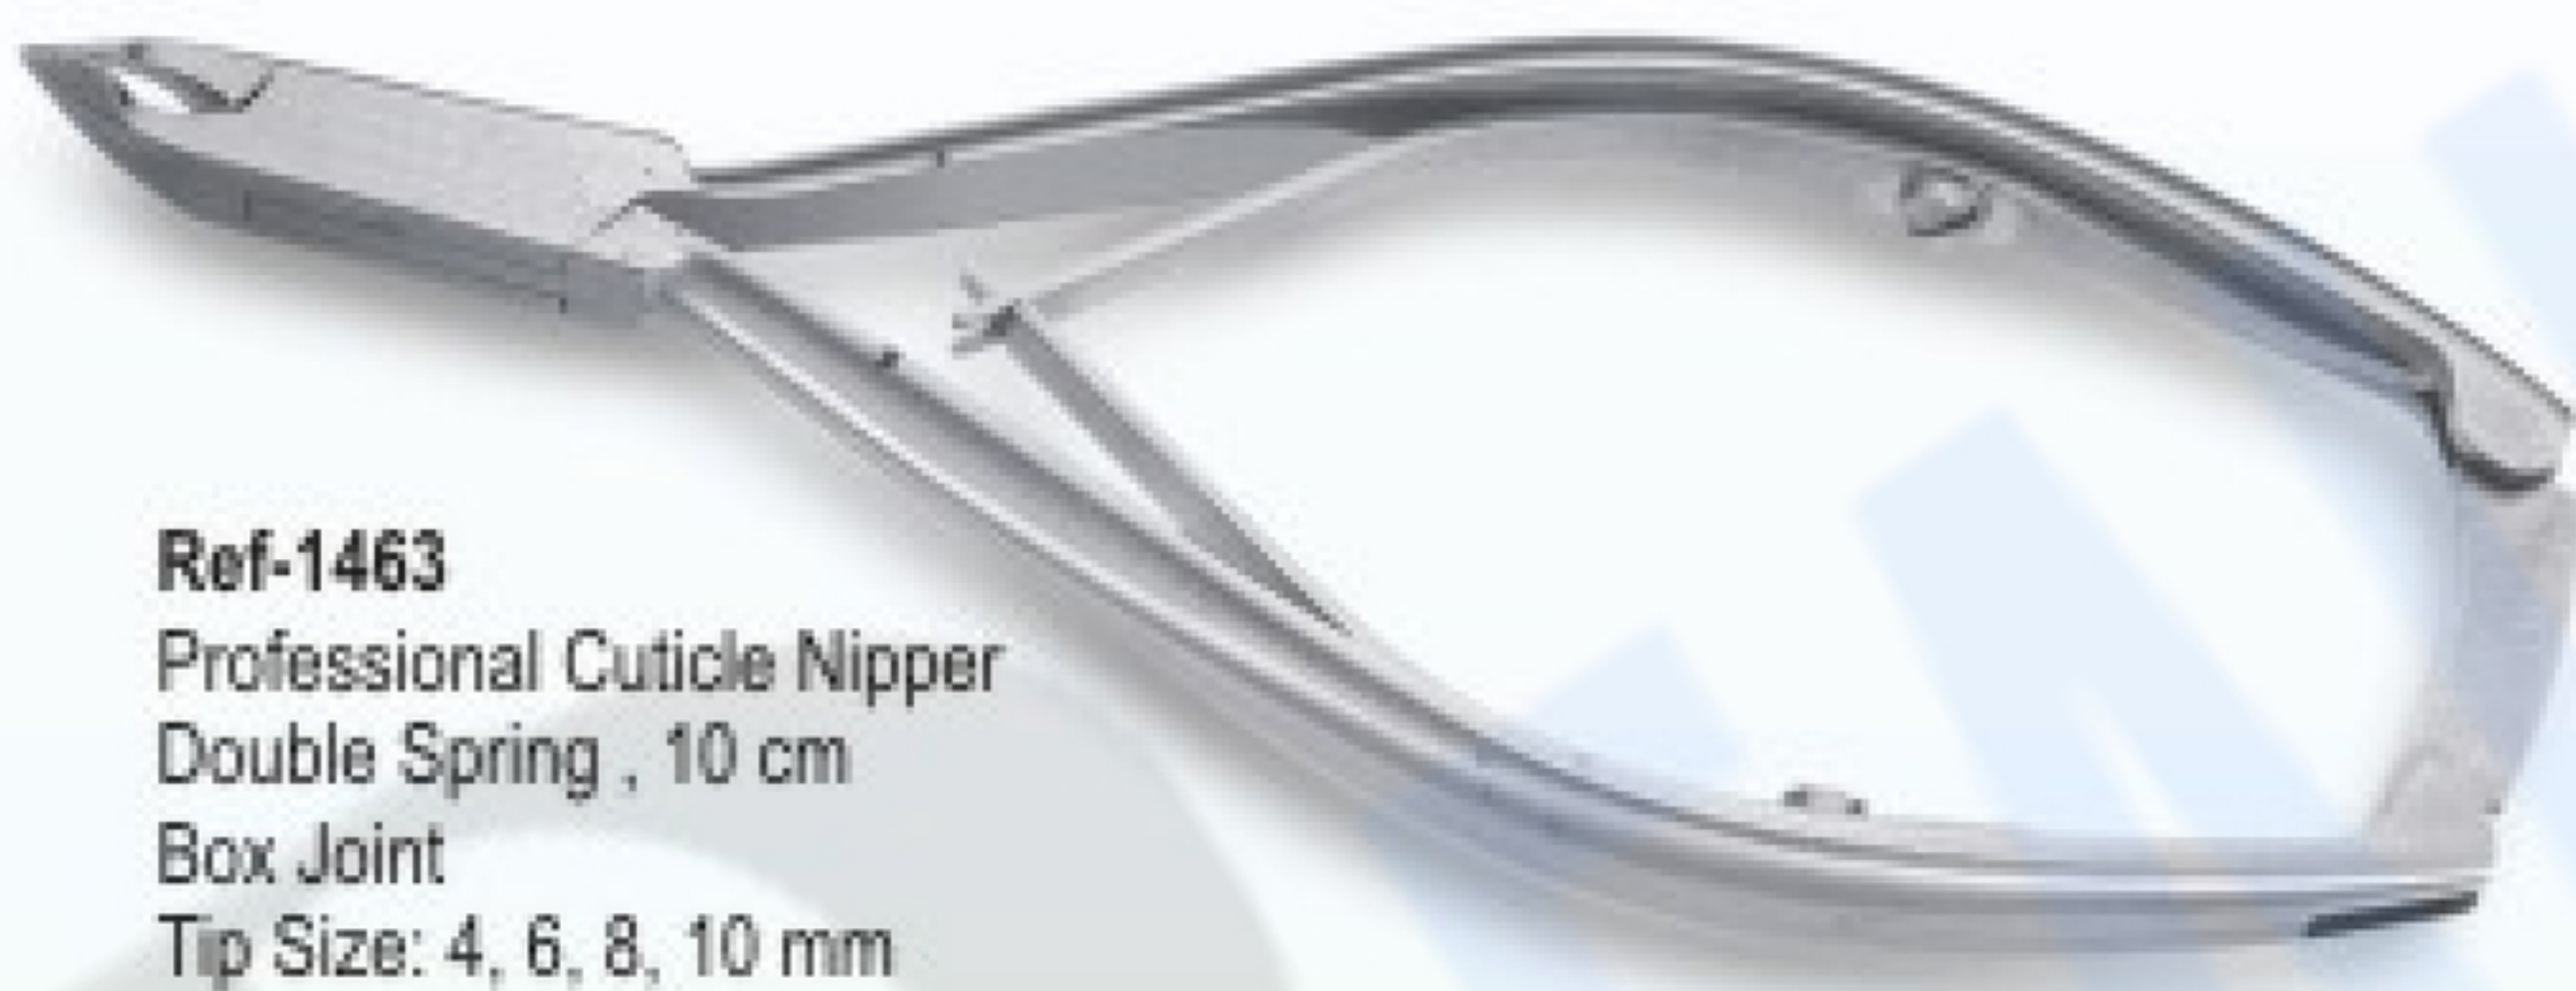

Ref-1462
Professional Cuticle Nipper
Single Spring, 10 cm
Box Joint
Tip Size: 4, 6, 8 mm