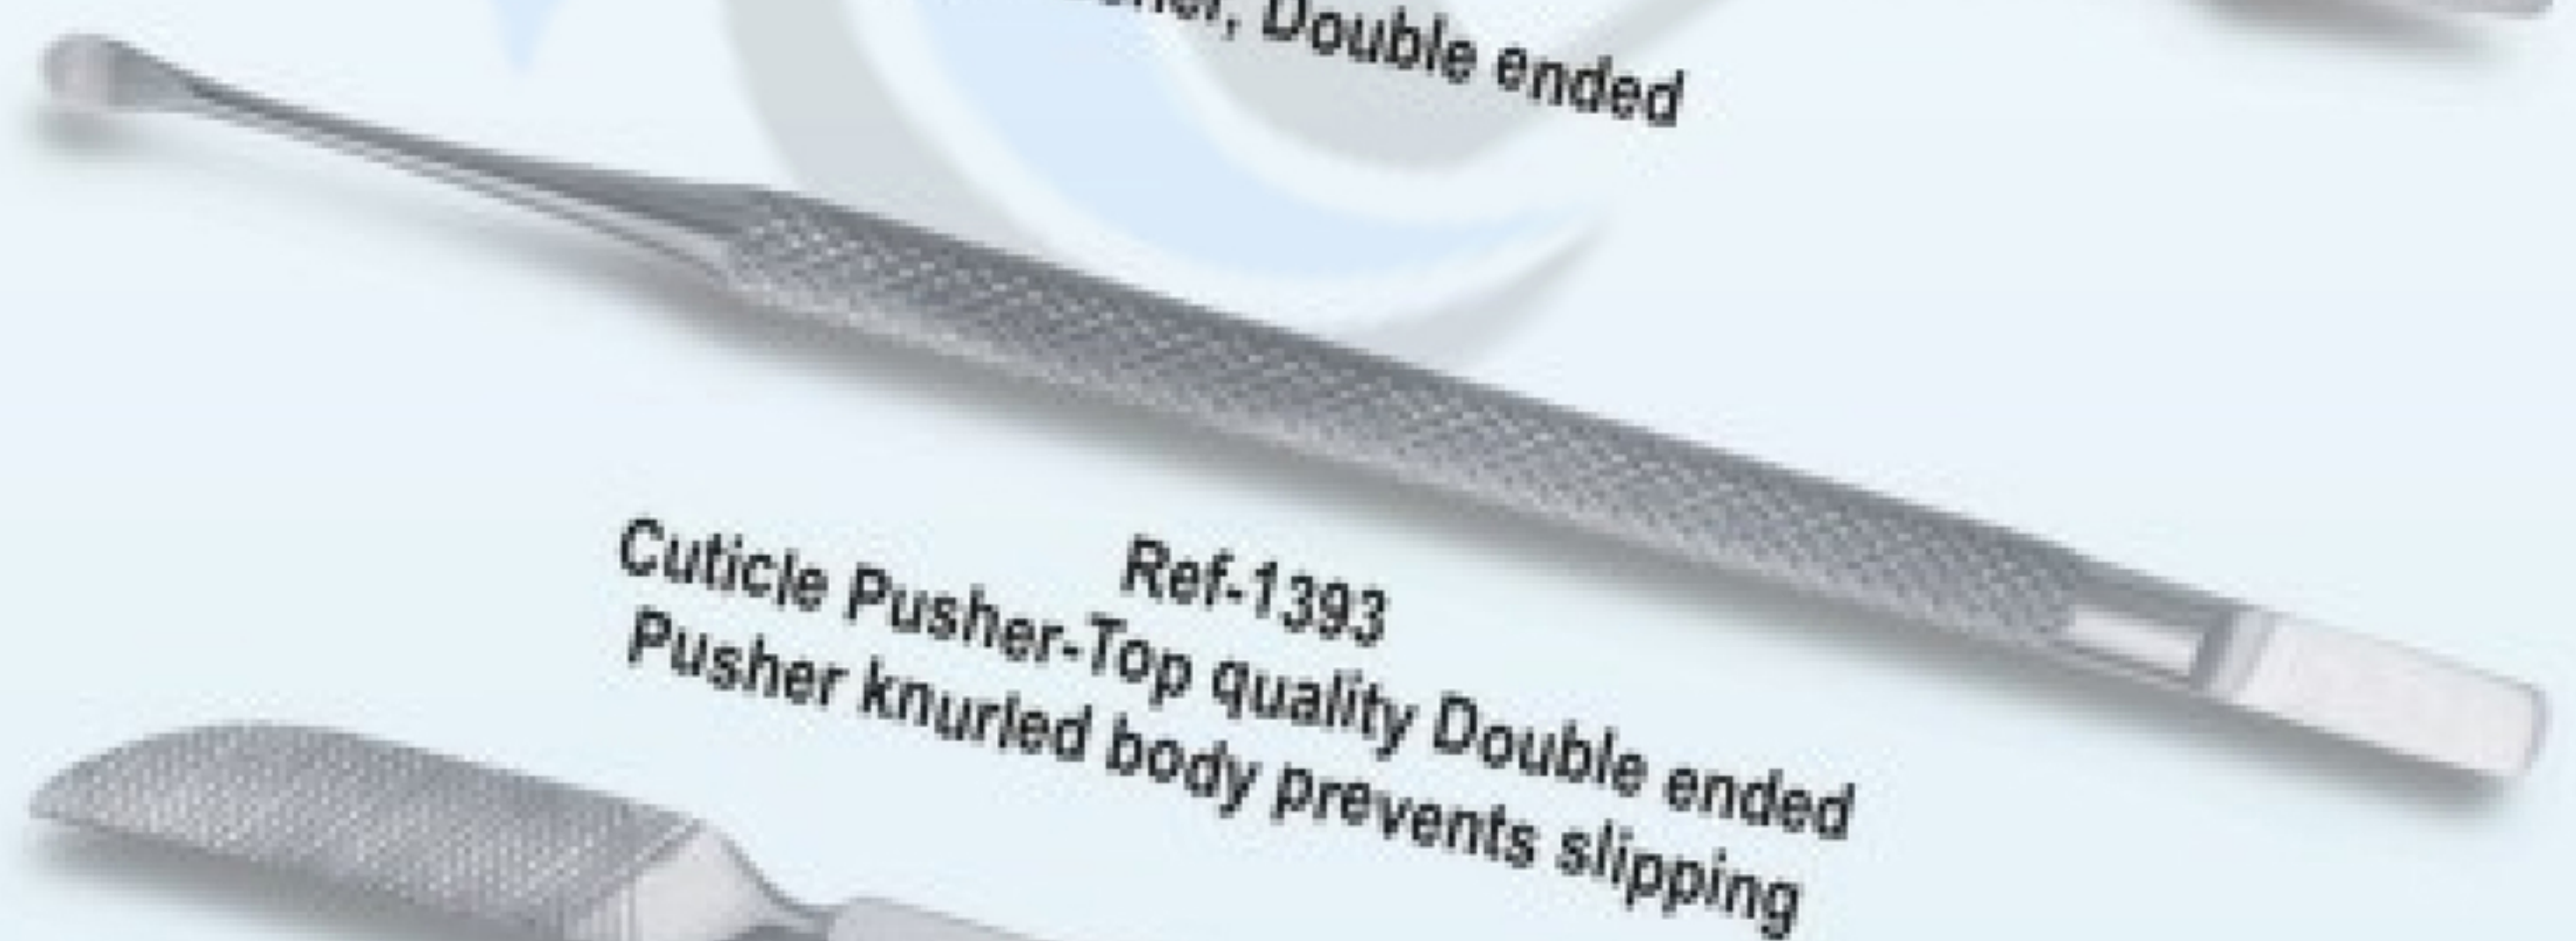

Ref-1381
Cuticle Pusher Double ended

Ref-1382
Cuticle Pusher Double ended

Ref-1383
Cuticle Pusher Double ended

Ref-1384
Cuticle Pusher Double ended (Perfect for Fingers & Toe nails)

Ref-1385
Pterygium Remover