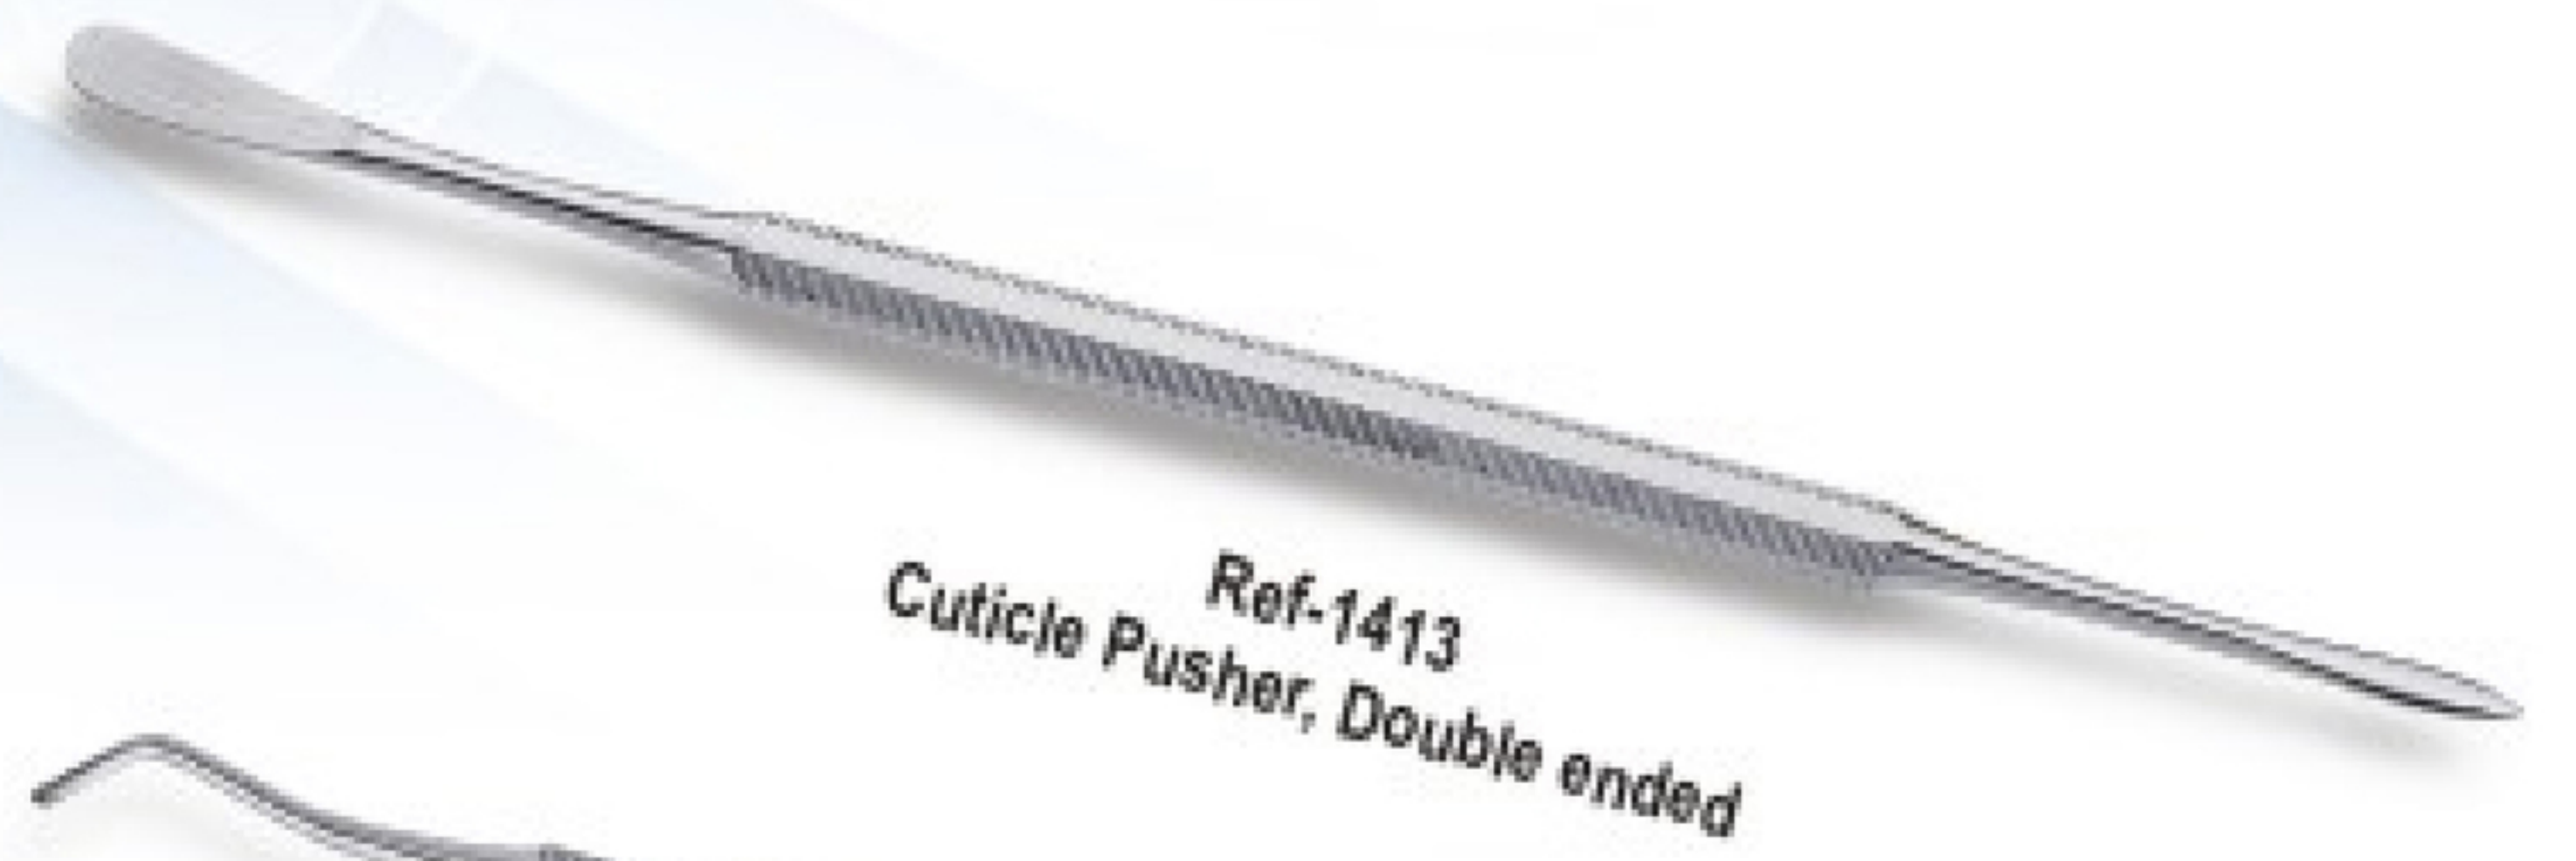

Ref-1381
Cuticle Pusher Double ended

Ref-1382
Cuticle Pusher Double ended

Ref-1383
Cuticle Pusher Double ended

Ref-1384
Cuticle Pusher Double ended (Perfect for Fingers & Toe nails)

Ref-1385
Pterygium Remover