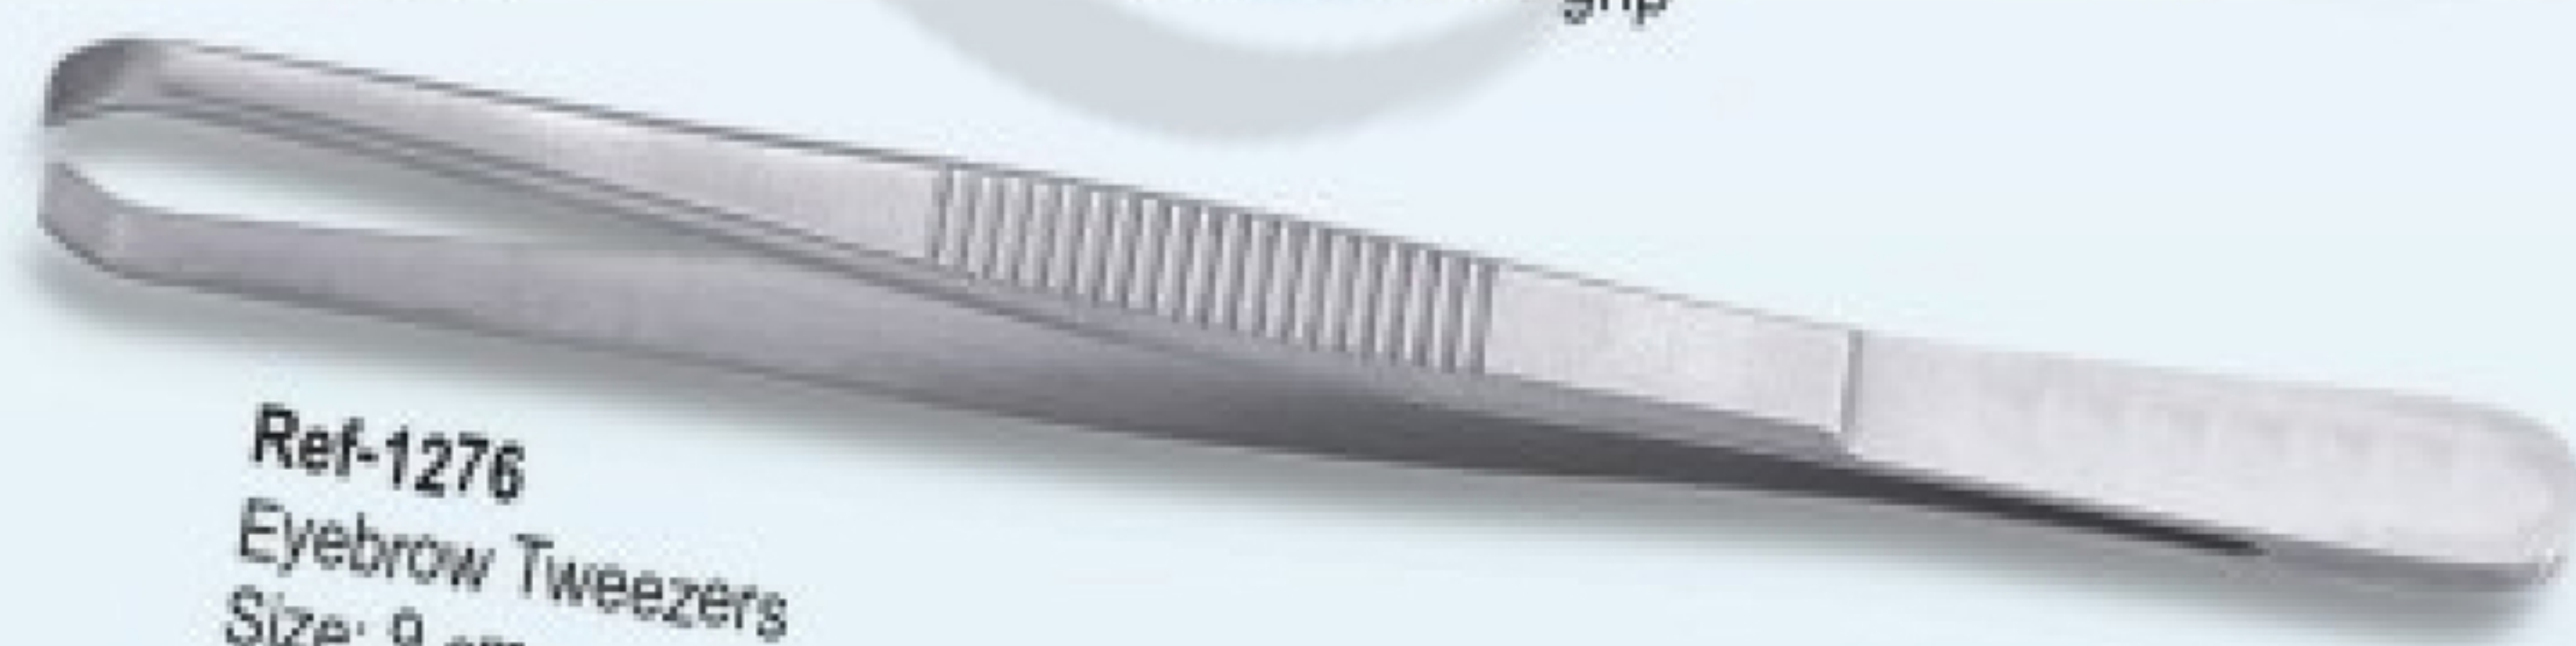

Ref-1272
Eye lash Holder Tweezers
Size: 10 cm

Ref-1273
Eyebrow Tweezers with texture on handle for grip
Size: 9 cm

Ref-1274
Eyebrow Tweezers with texture on handle for grip
Size: 9 cm

Ref-1275
Eyebrow Tweezers with texture on handle for grip
Size: 9 cm