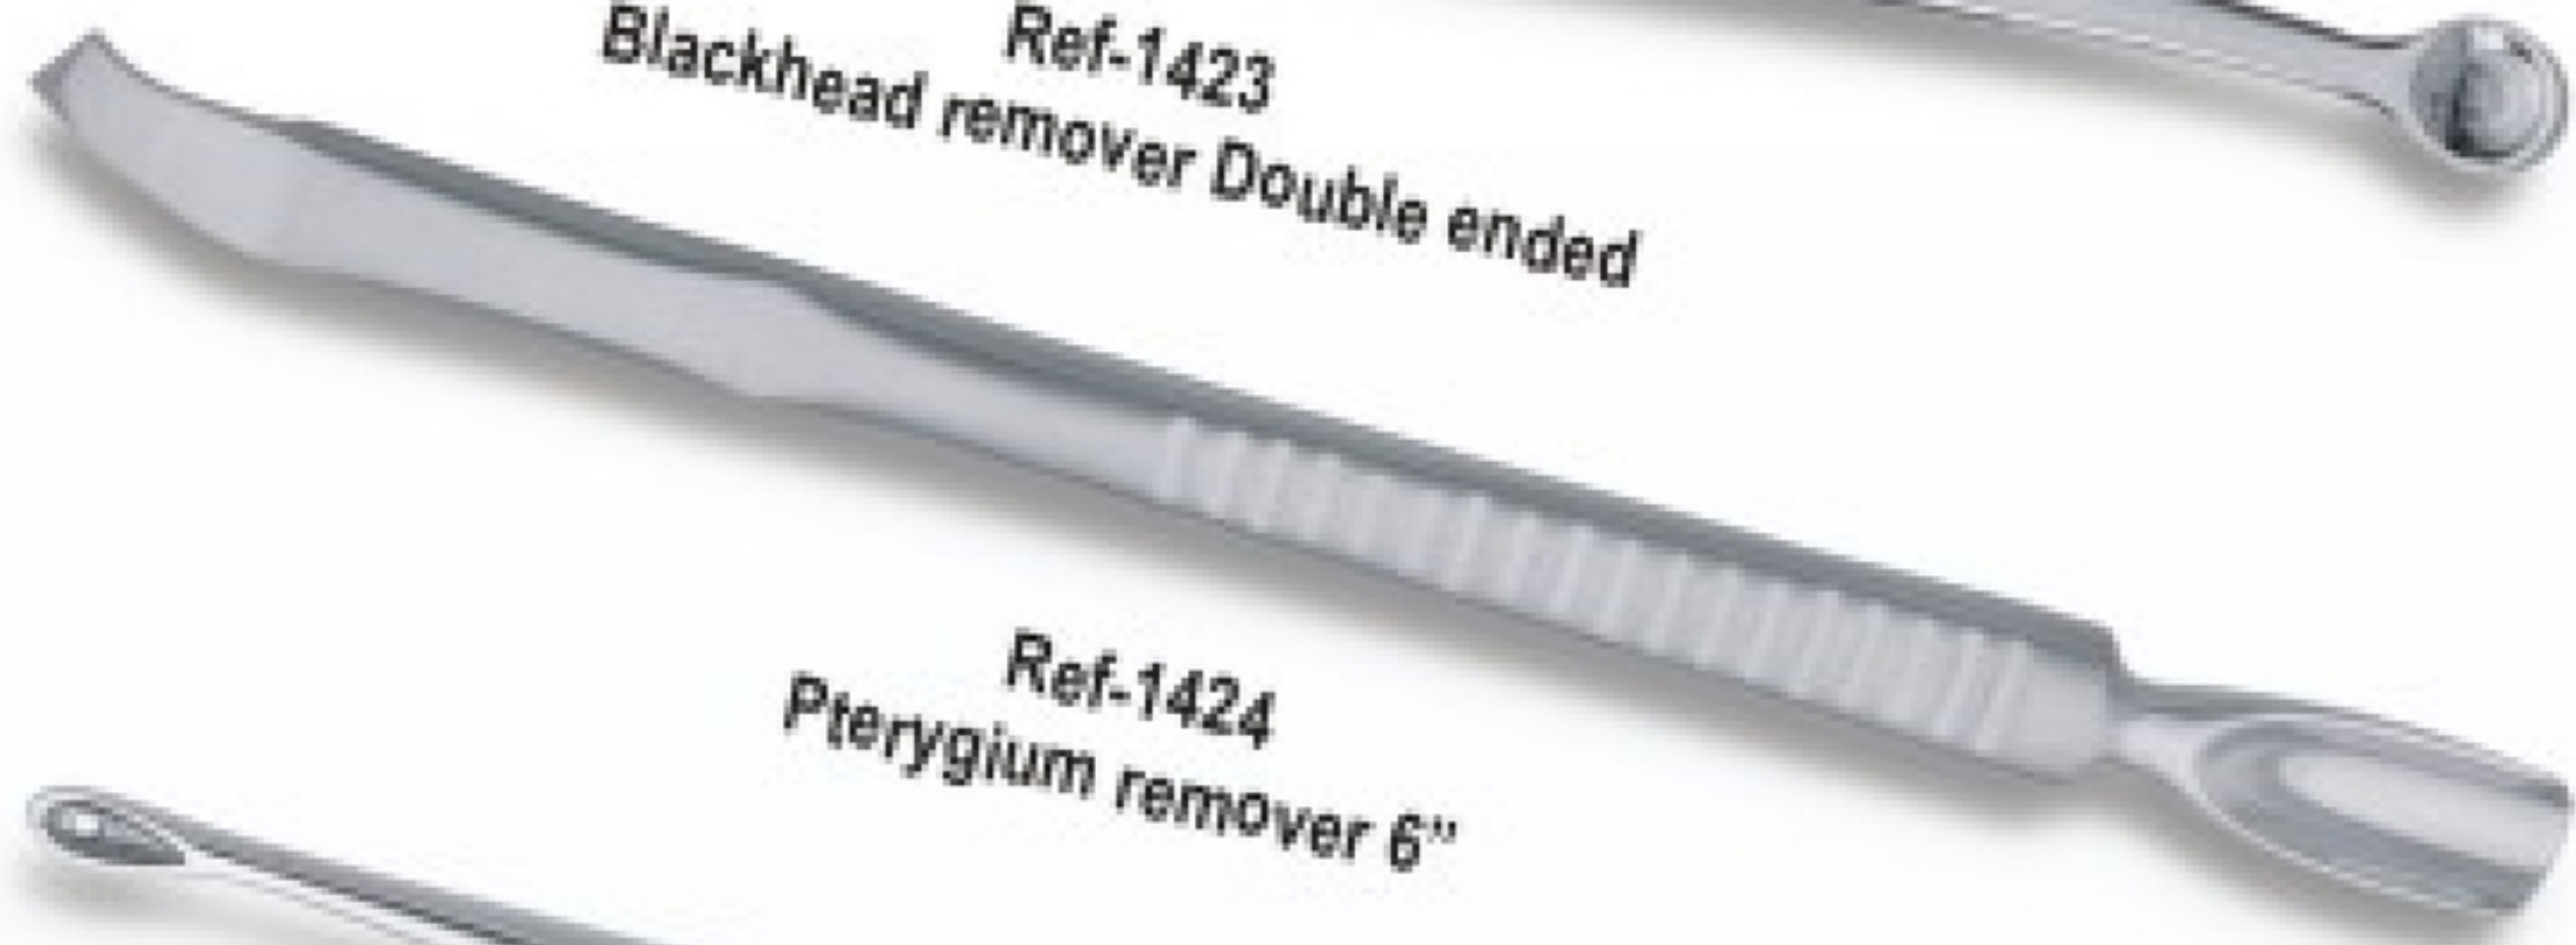

Ref-1422
Extractor & Point

Ref-1431
Blackhead remover Double ended

Ref-1423
Blackhead remover Double ended

Ref-1432
Cuticle Knife

Ref-1424
Pterygium remover 6"

Ref-1433
Cuticle Remover
11.5 cm

Ref-1425
Skin care tool